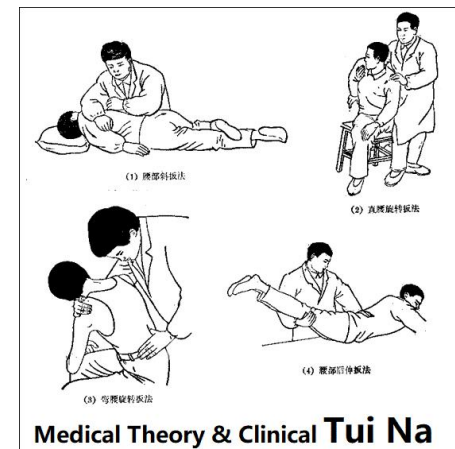

Membership of National Medical Societies
Dr. Ling is a fully insured practitioner member of

* The Royal Society of Medicine

* The Acupuncture Society

* ATCM - The Association of Traditional Chinese Medicine and Acupuncture UK

* ISRM - The Institute of Sport & Remedial Massage